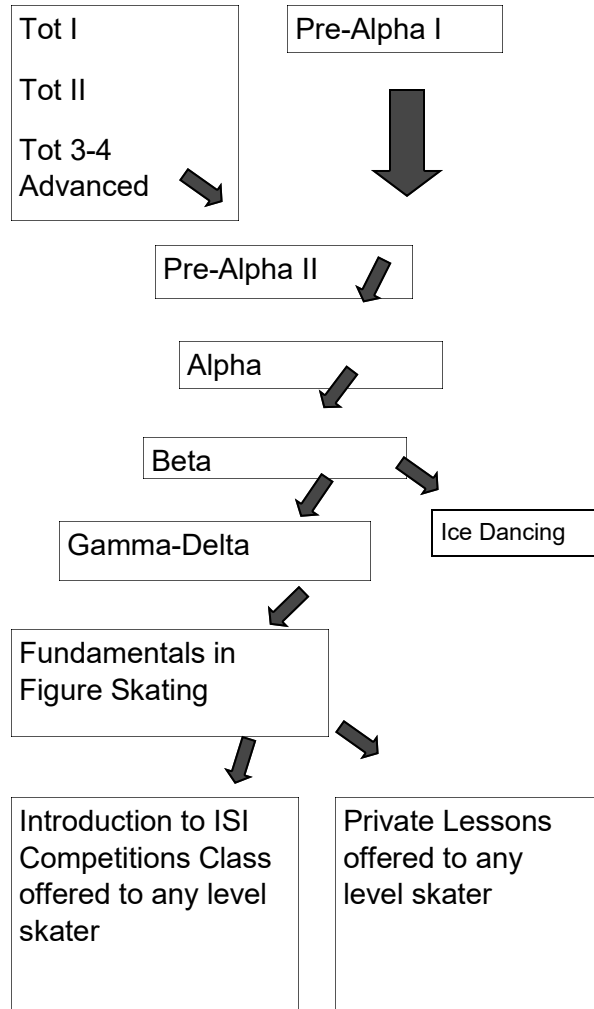

Your path to skating success starts here using the
ISI Curriculum